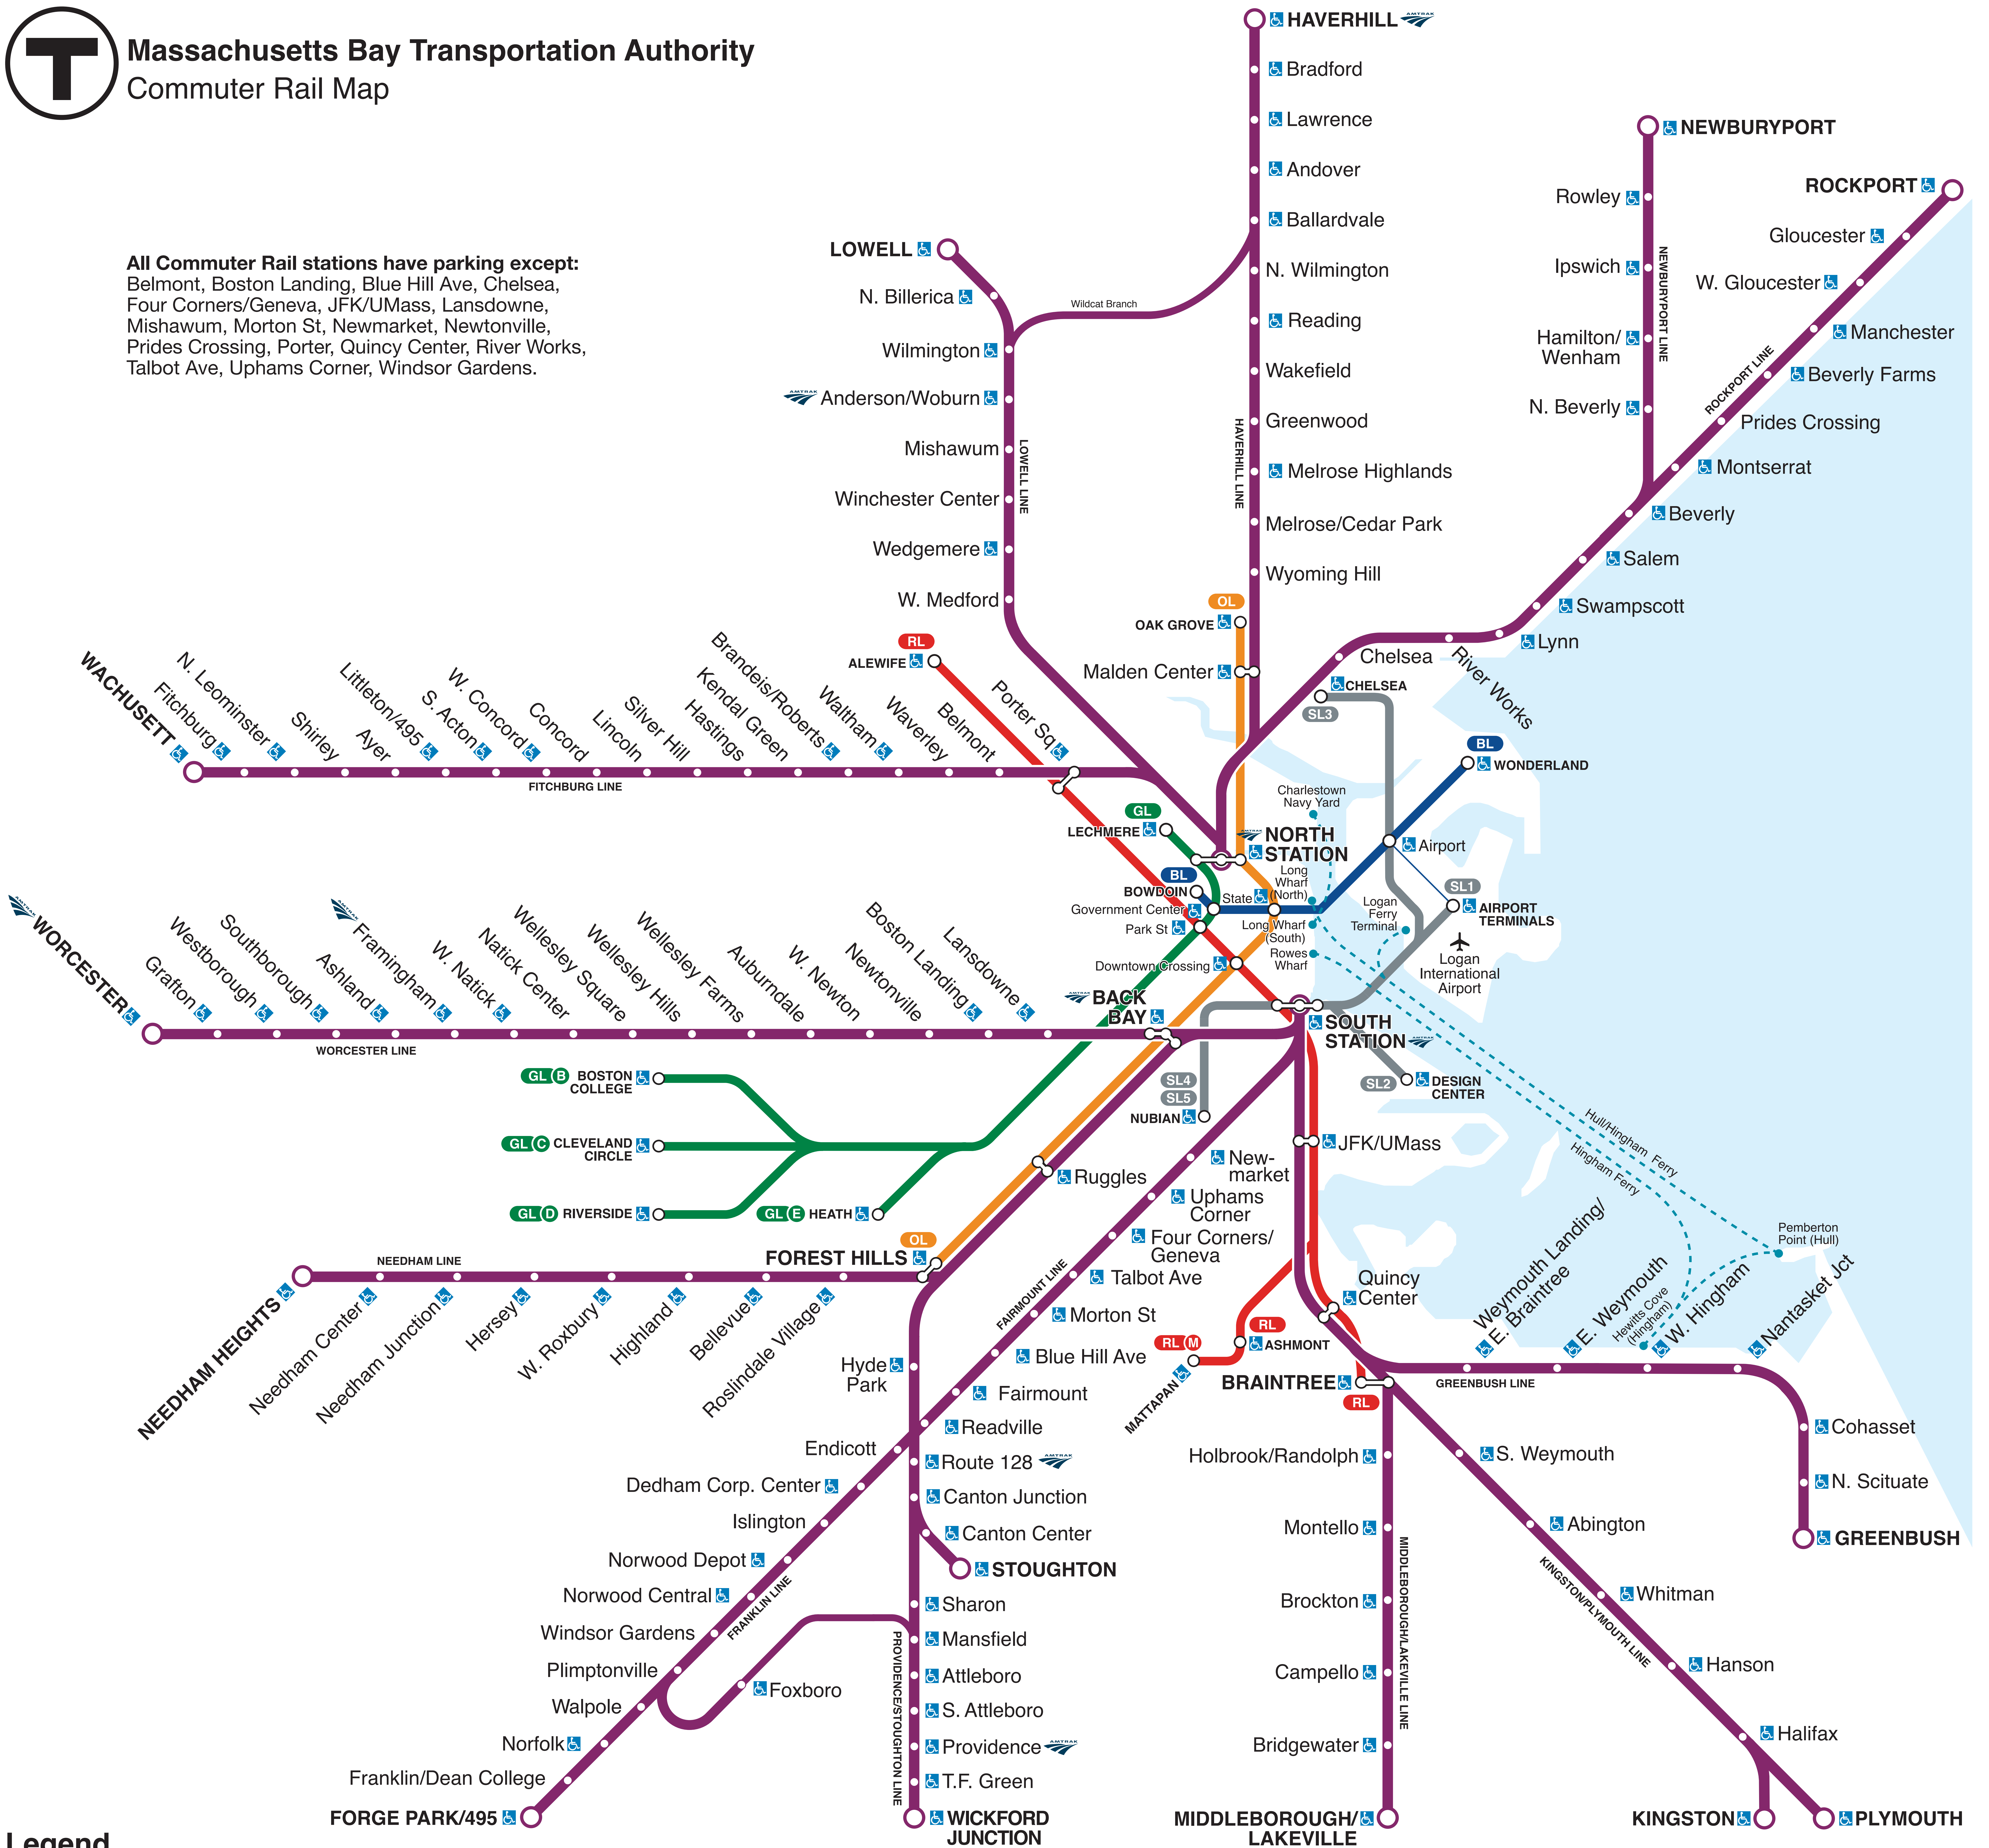

Massachusetts Bay Transportation Authority Commuter Rail Map

All Commuter Rail stations have parking except:
Belmont, Boston Landing, Blue Hill Ave, Chelsea, Four Corners/Geneva, JFK/UMass, Lansdowne, Mishawum, Morton St, Newmarket, Newtonville, Prides Crossing, Porter, Quincy Center, River Works, Talbot Ave, Uphams Corner, Windsor Gardens.

Legend

- COMMUTER RAIL LINES
- RED LINE
- SILVER LINE and branches
- GREEN LINE and branches
- BLUE LINE
- ORANGE LINE
- MATTAPAN LINE
- BLUE LINE
- GREEN LINE and branches
- SILVER LINE and branches
- Accessible station
All MBTA and Massport bus and ferry services are accessible
- Amtrak service
- Customer Communications & Travel Info
617-222-3200, 1-800-392-6100,
TTY 617-222-5146, www.mbta.com
- Terminus Station
- MATTAPAN LINE
- MBTA Transit Police: 911
TTY 617-222-1200
- Elevator/escalator/lift updates: 800-392-6100
- Transfer station
- FERRY
- Free Logan Airport shuttle bus